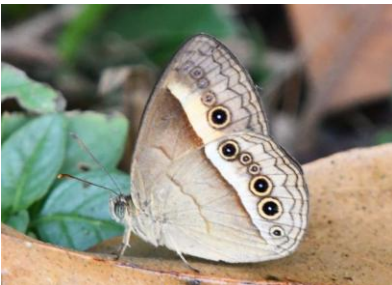

Lined Grass-yellow (*Eurema laeta*)
Dry season form

Sulphur sp.

Sulphur sp.

Yellow-banded Jezebel (*Delias ennia*)

Red-banded Jezebel (*Delias mysis*)

Black Jezebel (*Delias nigrina*)

Scarlet Jezebel (*Delias argenhna*) F

Scarlet Jezebel (*Delias argenhna*)
Female nectaring but attended by males

Caper White (*Belenois java*)

Nymphs

Orange Bush-brown (*Mycalesis terminus*)

Evening Brown (*Melantia leda*)
Dry season forms are quite variable